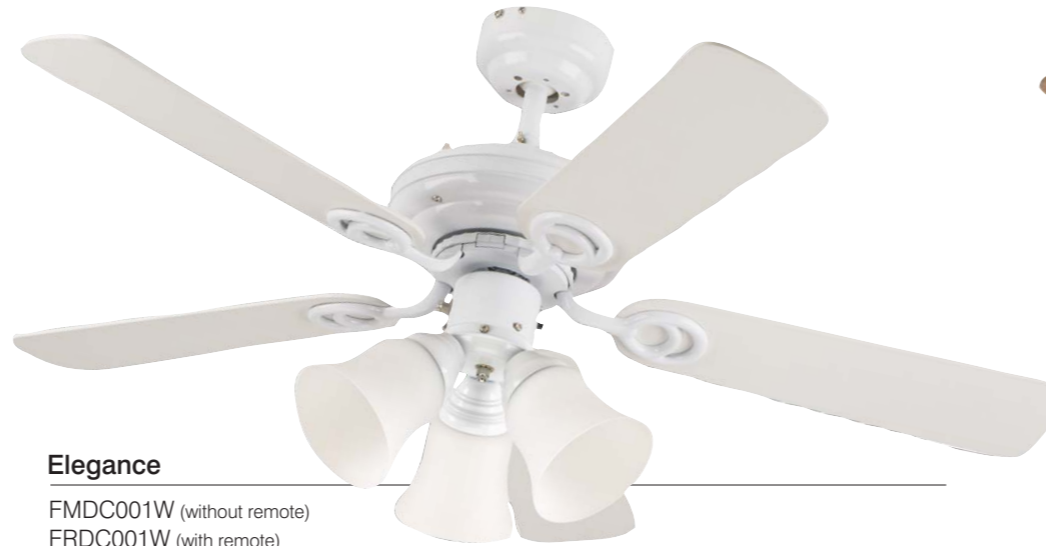

The Ultraframe fan range is a worthy addition to any conservatory.

Fan Range Key Facts:

- **3 speed settings** - to suit your needs whatever the weather
- **Optional remote control**
- **Light timer** - energy efficient
- **Summer/Winter settings**
- **2 year standard warranty** - for your peace of mind
- **Reversible blades** - offers more options

Apollo

FMDC001AMW (without remote)
FRDC001AMW (with remote)
Body - Brushed Aluminium
Blade - Light Maple/White

Remote Control
OPTIONAL

Elegance

FMDC001W (without remote)
FRDC001W (with remote)
Body - White
Blade - White/Washed Paint

Venus

FMDC001BMM (without remote)
FRDC001BMM (with remote)
Body - Satin Brass
Blade - Maple/Mahogany

Princess Trio

FMPE001CWB (without remote)
FRPE001CWB (with remote)
Body - Chrome
Blade - White/Black

Traditional